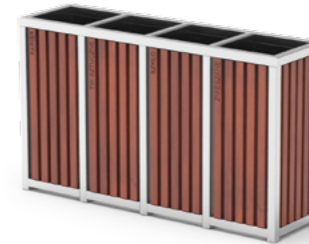

ALTUS
litter bin with ashtray
03.052.3

1 **PLURIS BENCH** 02.005
PRODUCT ON PAGE 27

2 **ALTUS LITTER BIN**
03.052.2

#streetfurniture

ALTUS
2 containers recycling bin
15.252

ALTUS
3 containers recycling bin
15.052