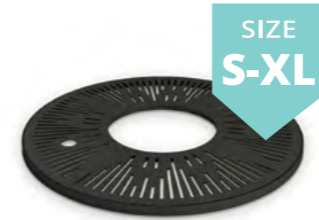

VERDE
tree guard
11.020

SIZE
S-XL

ACERO
tree grille
11.062

SIZE
S-XL

MOZAIKA
tree grille
11.053

1 ACERO TREE GRILLE 11.062
PRODUCT ON PAGE 109

MUSIC
tree grille
11.064

AKANT
tree grille
11.061