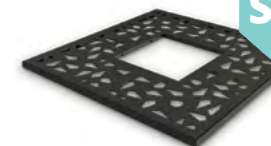

TREE GUARDS

ZANO is known for producing quality, aesthetic products and for its love of nature. For this reason we now produce tree protection grates made of steel and cast iron. These robust grates, available in many sizes and designs, provide good protection for those important urban trees.

SIZE
S-XL

ACERO
tree grille
11.062

SIZE
S-XL