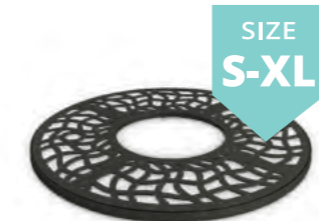

MUSIC
tree grille
11.064