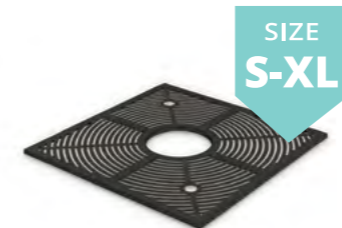

PLATE
tree grille
11.040

ROSETTE
tree grille
11.063

NEPTUN
tree grille
11.051

NEPTUN
tree grille
11.052

GIRO
tree grille
11.065

RUSTICA
tree grille
11.050

SEE MORE AT
zano.pl/en

PRODUCT LINES