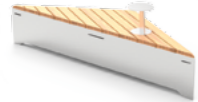

SIMPLE LITTER BIN
03.061

SIMPLE LITTER BIN
03.261

SIMPLE RECYCLING BIN
15.561

SIMPLE PLANTER
06.040.M

SIMPLE PLANTER
06.040.L

SIMPLE PLANTER
06.040.XL

SEE MORE AT
zano.pl/en

ORIGAMI