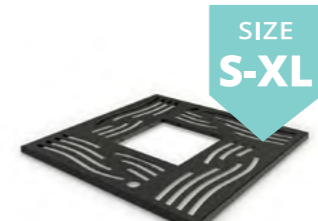

AKANT
tree grille
11.061