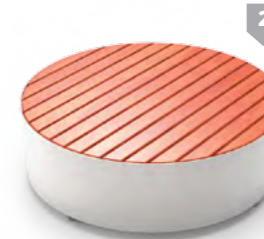

3 UNIVERSE BENCH
02.455.4

UNIVERSE
rounded seat - low
02.455.1

UNIVERSE
rounded seat - high
02.455.2

UNIVERSE
arc bench 90 degrees - low
02.455.3

UNIVERSE
long single seat - high
02.455.4

UNIVERSE
full circle bench - low
02.455.5