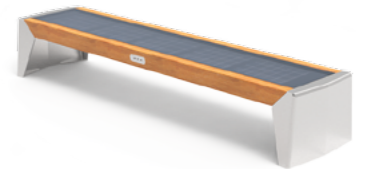

PHOTON
solar bench without backrest
02.409