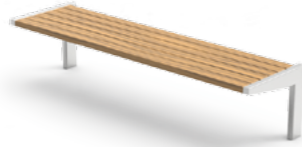

AMICUS
bench without backrest
02.433