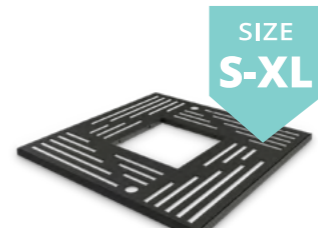

PLATE
tree grille
11.040

ROSETTE
tree grille
11.063

NEPTUN
tree grille
11.051

NEPTUN
tree grille
11.052

GIRO
tree grille
11.065

RUSTICA
tree grille
11.050

SEE MORE AT
zano.pl/en

PRODUCT LINES