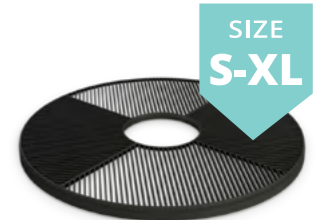

VERDE
tree guard
11.020

SIZE
S-XL

ACERO
tree grille
11.062

SIZE
S-XL

MOZAIKA
tree grille
11.053

1 ACERO TREE GRILLE 11.062
PRODUCT ON PAGE 109

MUSIC
tree grille
11.064

AKANT
tree grille
11.061