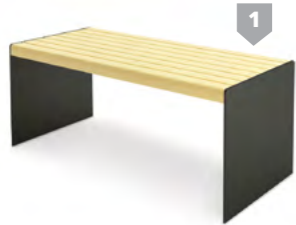

IVO
planter
06.045.L

TULIP
planter
06.021.M

TULIP
planter
06.021.1.M

TULIP
planter
06.021.2.M

TABLES

Outdoor tables, picnic tables

ZANO tables are the perfect complement to our benches. The solid construction, using high quality materials and the modern designs, ensure that our tables stand the test of time.

The range also includes picnic sets, for example the Domino Picnic Table, which can be used in playgrounds or parks.

1 AMICUS TABLE 13.033.1

2 AMICUS CHAIR 02.633.1
PRODUCT ON PAGE 26

AMICUS
outdoor table
13.033.1

AMICUS
outdoor table
13.033

FLASH
outdoor table
13.025

SKAŁA
outdoor table
13.083

TRISTAD
outdoor table
13.022

SIMPLE
outdoor table
13.024

SHARP
outdoor table
13.001

BUS
outdoor table
13.020

SEE MORE AT
zano.pl/en

1 SIMPLE TABLE 13.024

2 SIMPLE BENCH 02.424
PRODUCT ON PAGE 26

TRAVETTO
outdoor table
13.007

BERGEN
outdoor table
13.015

FLEX
outdoor table
13.018

1 TRAVETTO BENCH 02.407
PRODUCT ON PAGE 13

2 TRAVETTO TABLE 13.007