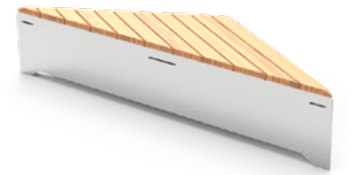

ORIGAMI
modular bench with backrest
02.060

ORIGAMI
modular bench - half length
02.460

ORIGAMI

ORIGAMI PLANTER
06.460.2
PRODUCT ON PAGE 94

ORIGAMI BENCH 02.460.1
PRODUCT ON PAGE 31

ORIGAMI
modular bench - low (basic) height
02.460.1