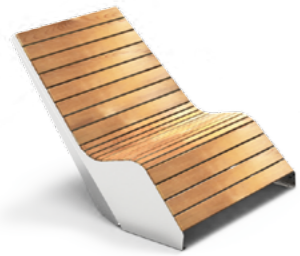

DUO
lounger for two people
02.052

SEE MORE AT

zano.pl/en