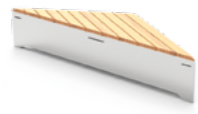

ORIGAMI BENCH
02.460.1