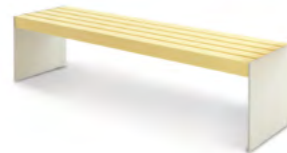

SIMPLE
bench without backrest
02.424